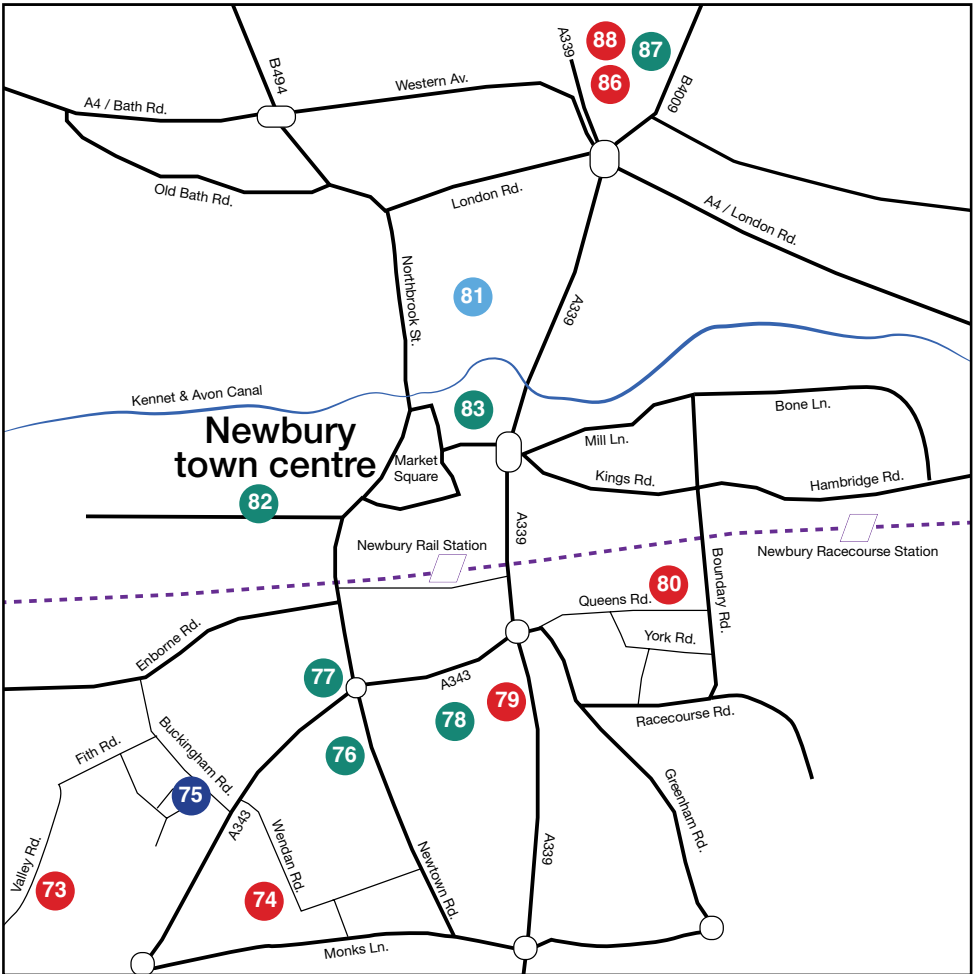

Wish list

Write notes/list those studios you want to visit.

KEY TO MAPS

- Solo Studio Artists
- Group Studio Artists
- Exhibitions
- School

Scan to visit our interactive map

www.open-studios.org.uk

A woman in traditional Indian attire is playing a mridangam drum. She is wearing a purple and gold sari and has a decorative headband. She is holding two mridangam sticks, one raised and one positioned to strike the drum. The background is dark with blue and green lighting. There are decorative musical notes and a treble clef on the right side of the image. The top of the image has a green banner with the festival title.