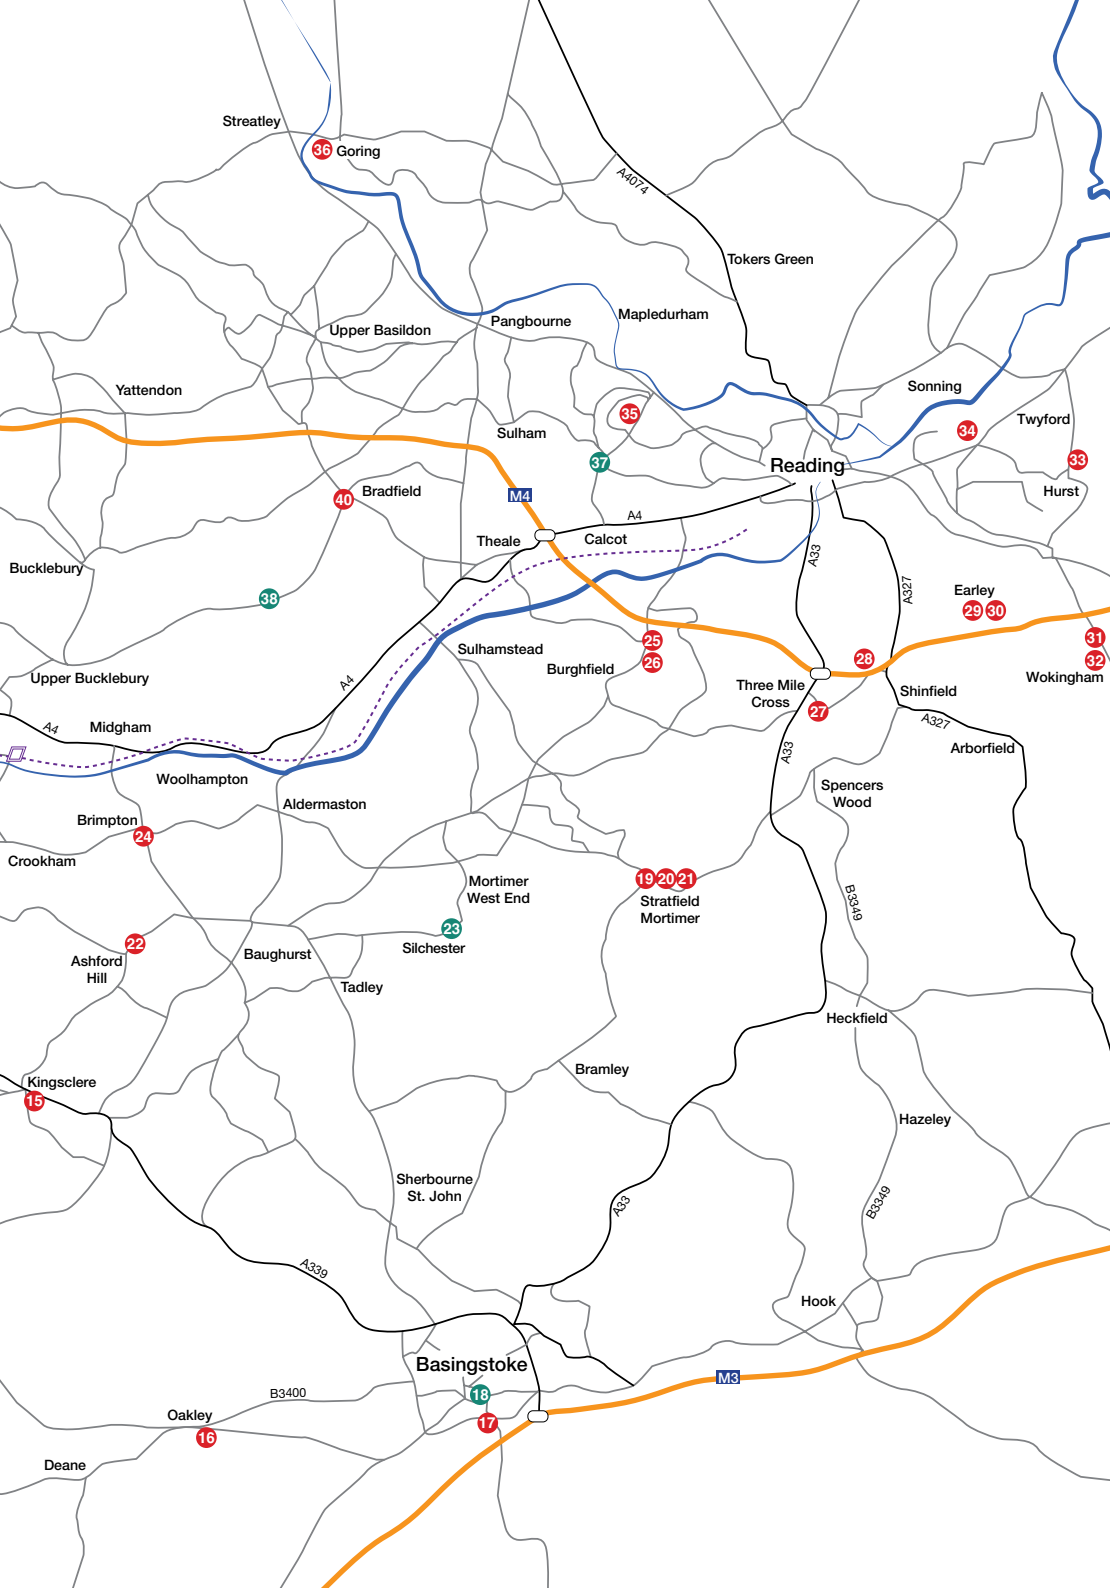

Wish list

Write notes/list those studios you want to visit.

KEY TO MAPS

- Solo Studio Artists
- Group Studio Artists
- Exhibitions
- School

Scan to visit our interactive map

www.open-studios.org.uk

A woman in traditional Indian attire is playing a mridangam drum. She is wearing a purple and gold sari and has a decorative headband. She is holding two mridangam sticks, one raised and one positioned to strike the drum. The background is dark with blue and green lighting. There are decorative musical notes and a treble clef on the right side of the image. The top of the image has a green banner with the festival title.